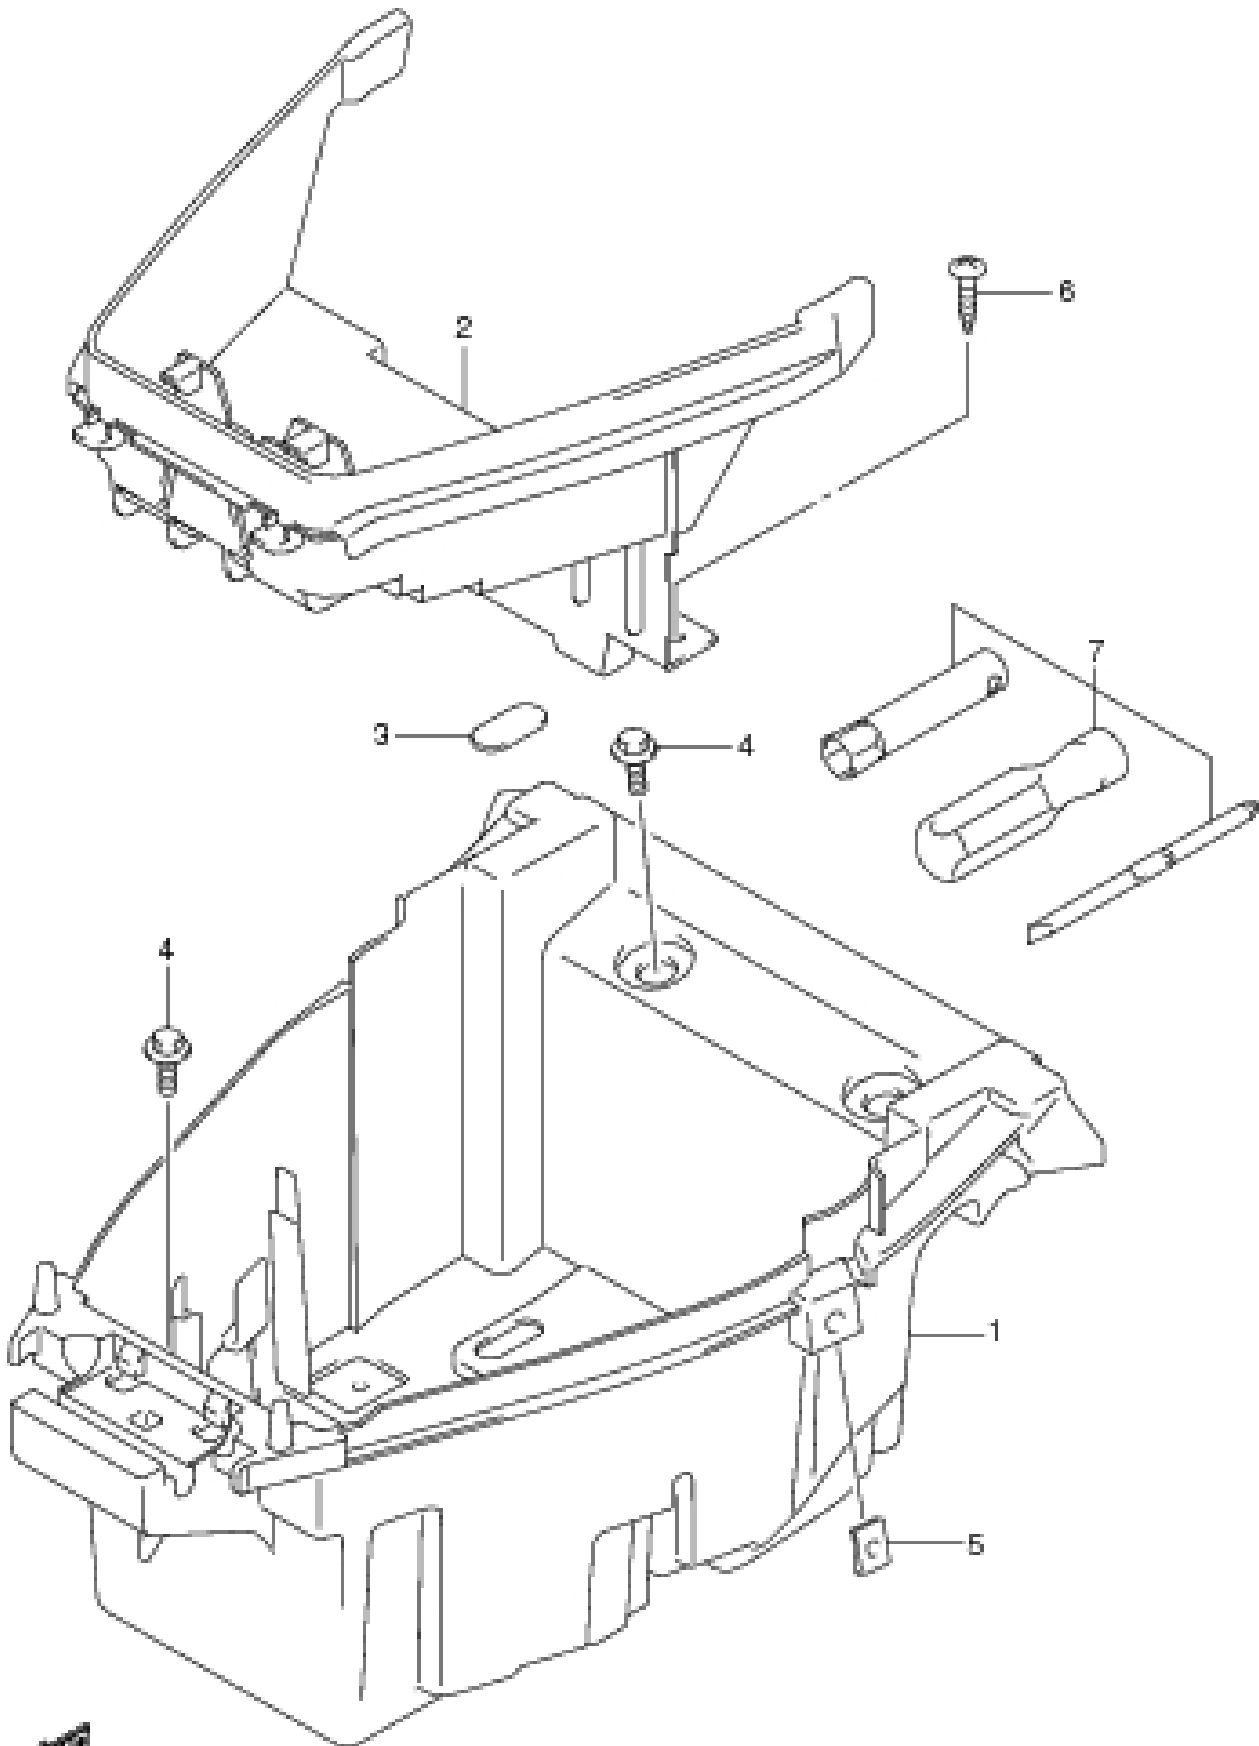

SUZUKI GENUINE PARTS/2 WHEELS/DOMESTICS/NEX FI /BODY/FIG.32 LUGGAGE BOX

FIG. 32

No.	Part No.	Qty.	Description	Complete No.	List Price (Rp.) (IDR)
1	92210B09J00N	1	BOX, LUGGAGE	92210B09J00N000	69000.00
2	92212B09J00N	1	LID, BATTERY BOX	92212B09J00N000	15000.00
3	92223B41H10N	1	PLUG,LUGGAGE BOX PLUG, LUGGAGE BOX	92223B41H10N000	2000.00
4	09111B06109N	4	BOLT (6X14.8)	09111B06109N000	1000.00
5	09148B04L01N	2	NUT	09148B04L01N000	2000.00
6	03541B0516AN	2	BOLT M5X16SCREW	03541B0516AN000	1000.00
7	96510B13H00N	1	TOOL ASSY	96510B13H00N000	30000.00