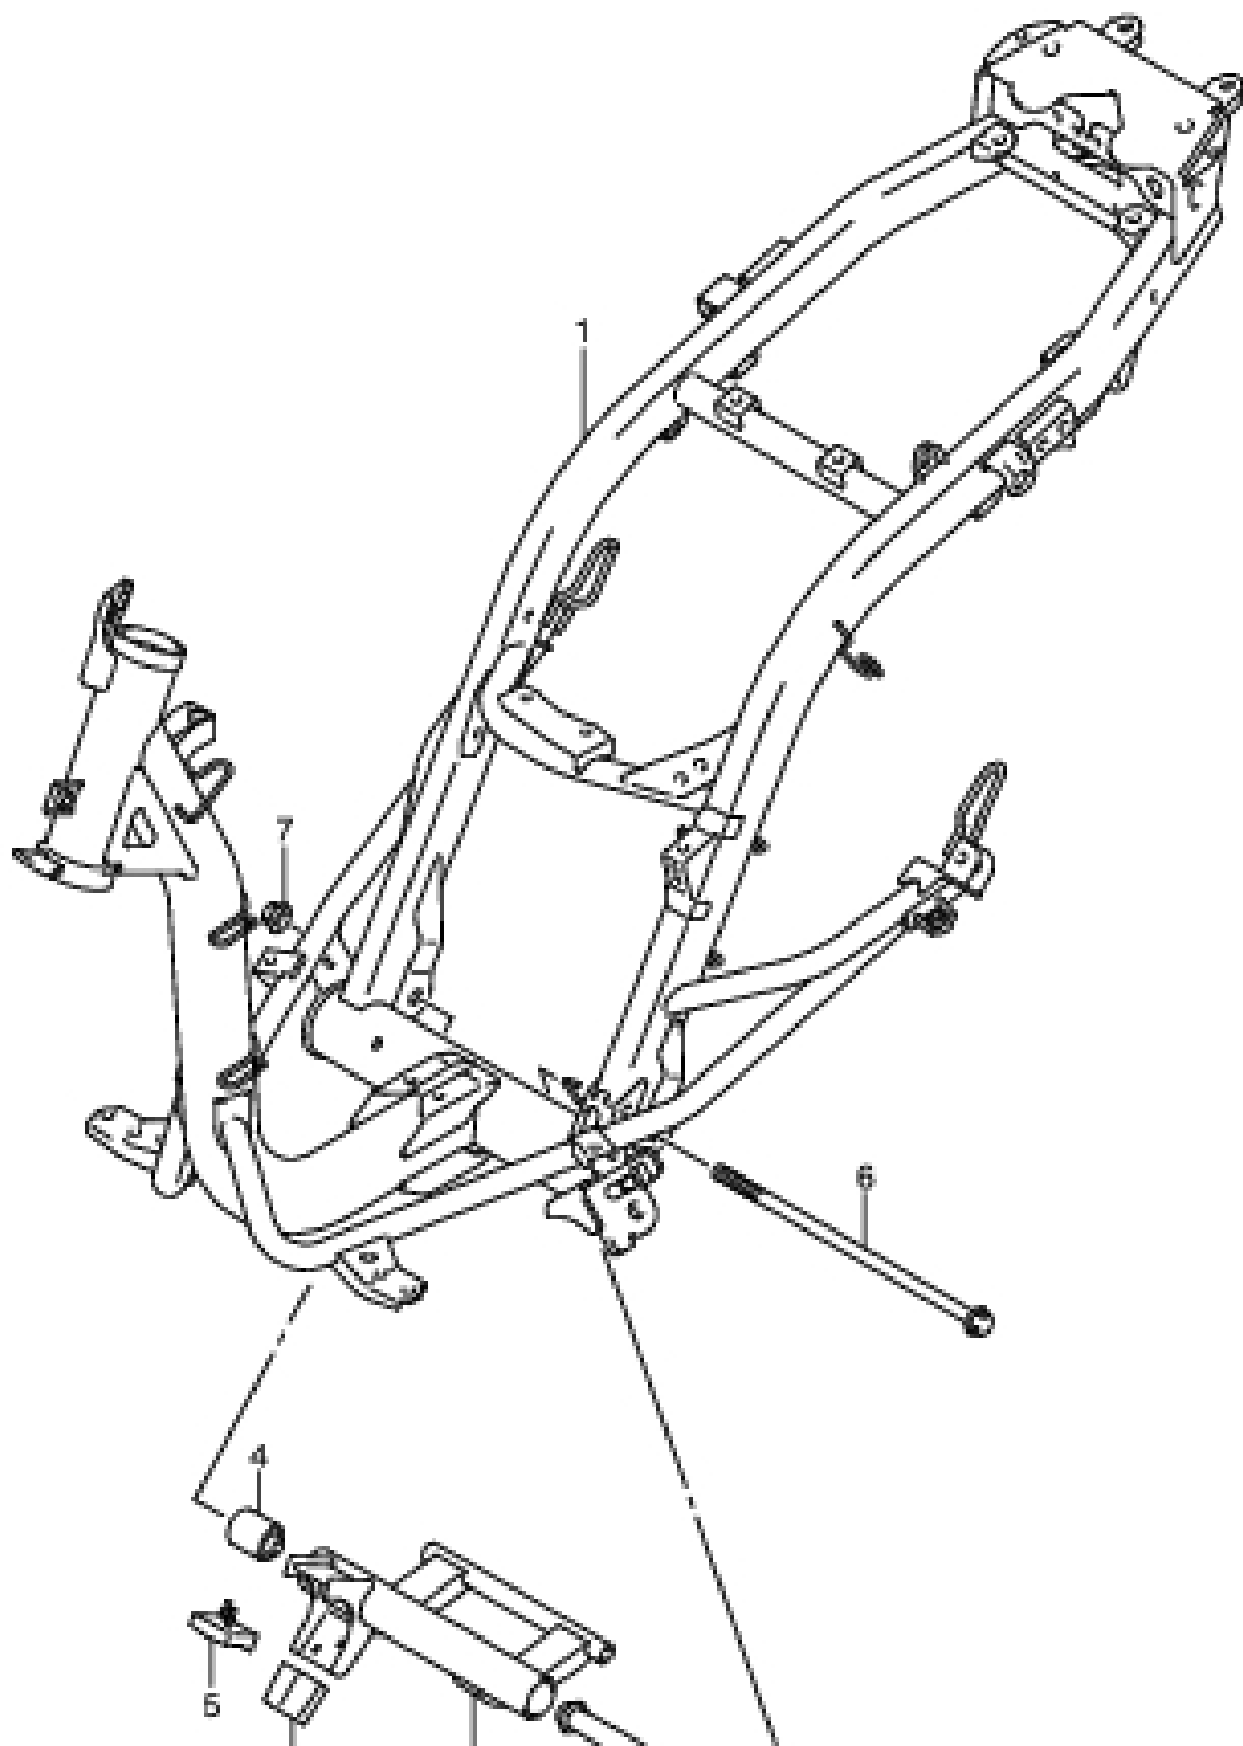

SUZUKI GENUINE PARTS/2 WHEELS/DOMESTICS/LET'S /BODY/FIG.29 FRAME

FIG. 29

No.	Part No.	Qty.	Description	Complete No.	List Price (Rp.) (IDR)
1	41100B27J00N	1	FRAME	41100B27J00N000	720000.00
2	41170B09J00N	1	SPACER, CRANKCASE BRKT	41170B09J00N000	15500.00
3	41180B09J10N	1	BRACKET, CRANKCASE	41180B09J10N000	99000.00
4	41184B09J00N	2	BUSH, CRANKCASE BRKT	41184B09J00N000	22000.00
5	41185B09J00N	2	CUSHION, SWING STOP	41185B09J00N000	4000.00
6	09103B10449N	1	BOLT (10X260)	09103B10449N000	16000.00
7	08319B3110AN	1	NUT	08319B3110AN000	2000.00