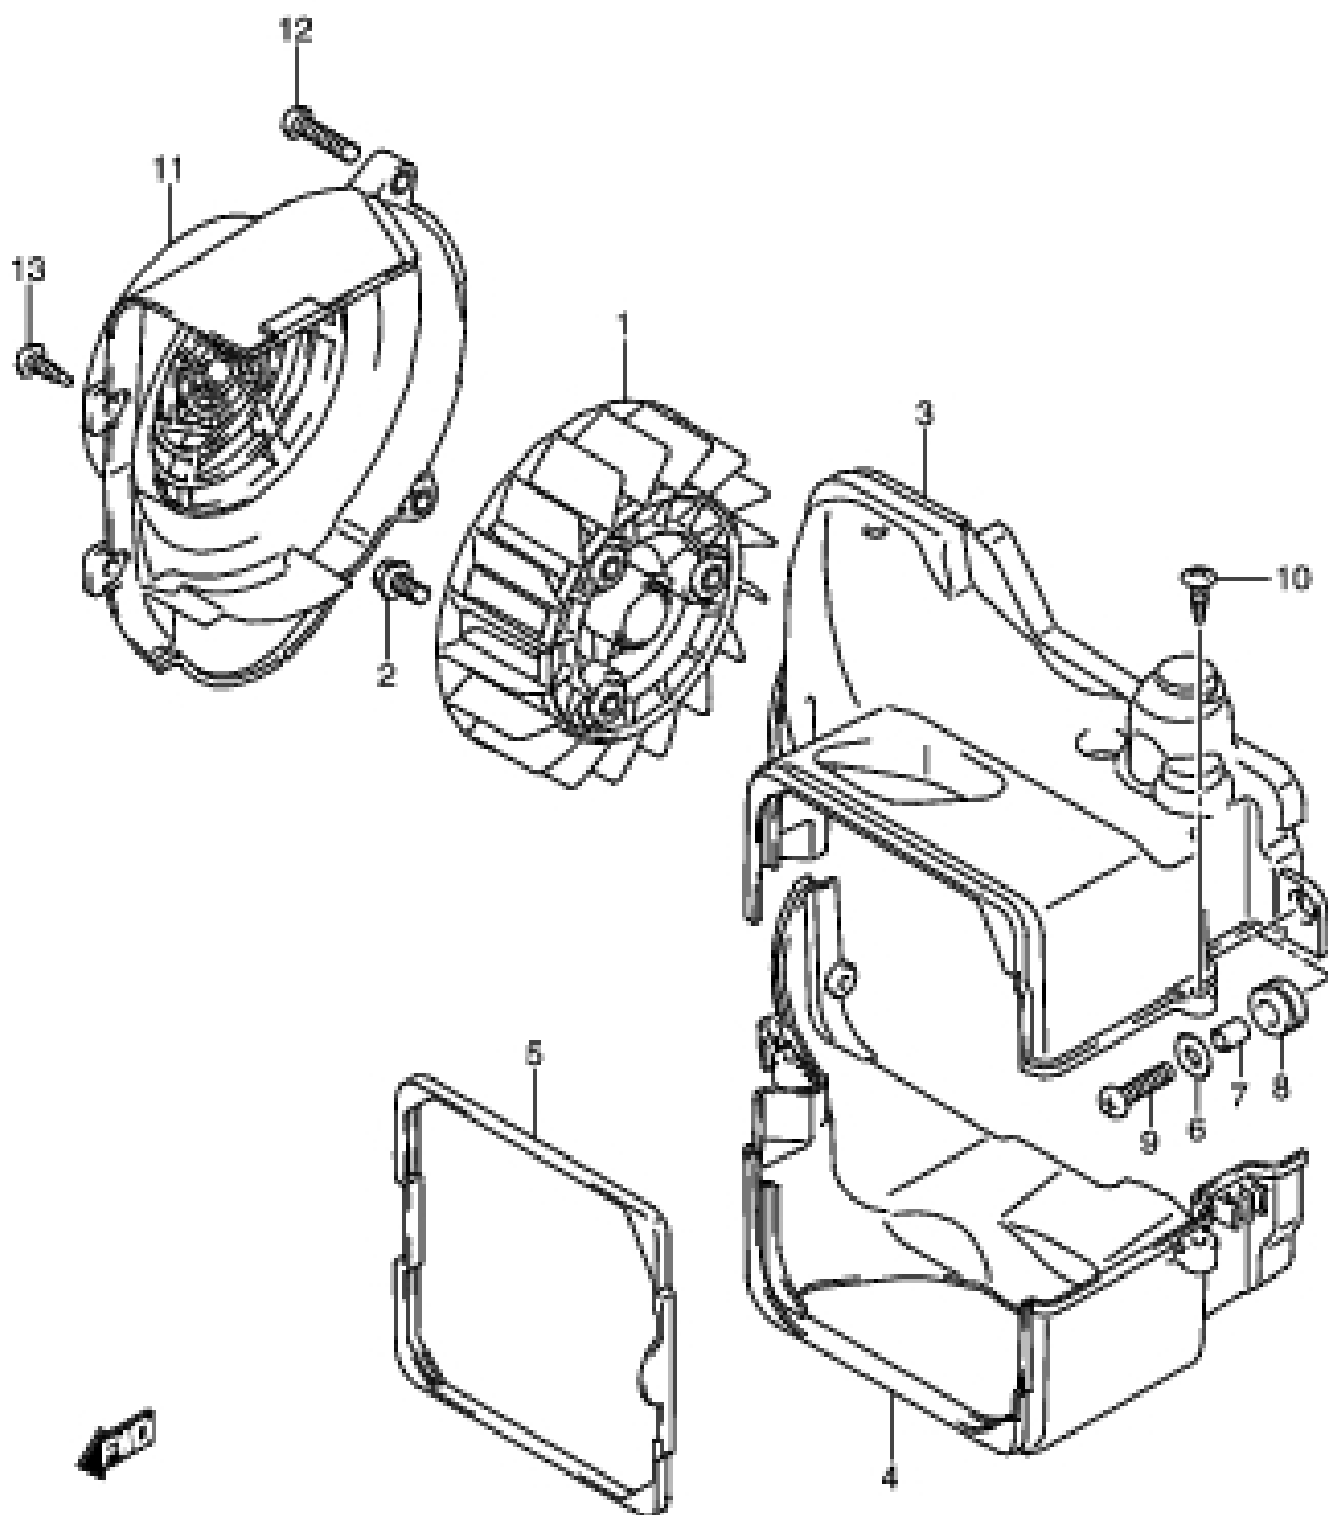

SUZUKI GENUINE PARTS/2 WHEELS/DOMESTICS/LET'S /ENGINE TRANSMISSION/FIG.14 COOLING FAN

**FIG. 14**

No.	Part No.	Qty.	Description	Complete No.	List Price (Rp.) (IDR)
1	17110B09J00N	1	FAN, COOLING	17110B09J00N000	24000.00
2	01550B0612AN	3	FLANGE BOLT M6X12BOLT	01550B0612AN000	1000.00
3	17121B09JA0N	1	COWLING, CYLINDER UPPER	17121B09JA0N000	21000.00
4	17122B09JA0N	1	COWLING, CYLINDER LOWER	17122B09JA0N000	21000.00
5	17123B09J00N	1	MOLD, CYLINDER COWLING	17123B09J00N000	10500.00
6	09160B06129N	1	WASHER (6.5X16X1)	09160B06129N000	1000.00
7	09180B06307N	1	SPACER (6.5X9X10)	09180B06307N000	1500.00
8	09320-09016L	1	CUSHION COVER TAILCUSHION	09320-09016L000	1000.00
9	02112B0625AN	1	SCREW	02112B0625AN000	1000.00
10	03541B0516AN	2	BOLT M5X16SCREW	03541B0516AN000	1000.00
11	17130B09J00N	1	COWLING, FAN	17130B09J00N000	26000.00
12	02112B1625AN	2	SCREW,FAN COWLINGSREW	02112B1625AN000	1000.00
13	03541B0516AN	2	BOLT M5X16SCREW	03541B0516AN000	1000.00