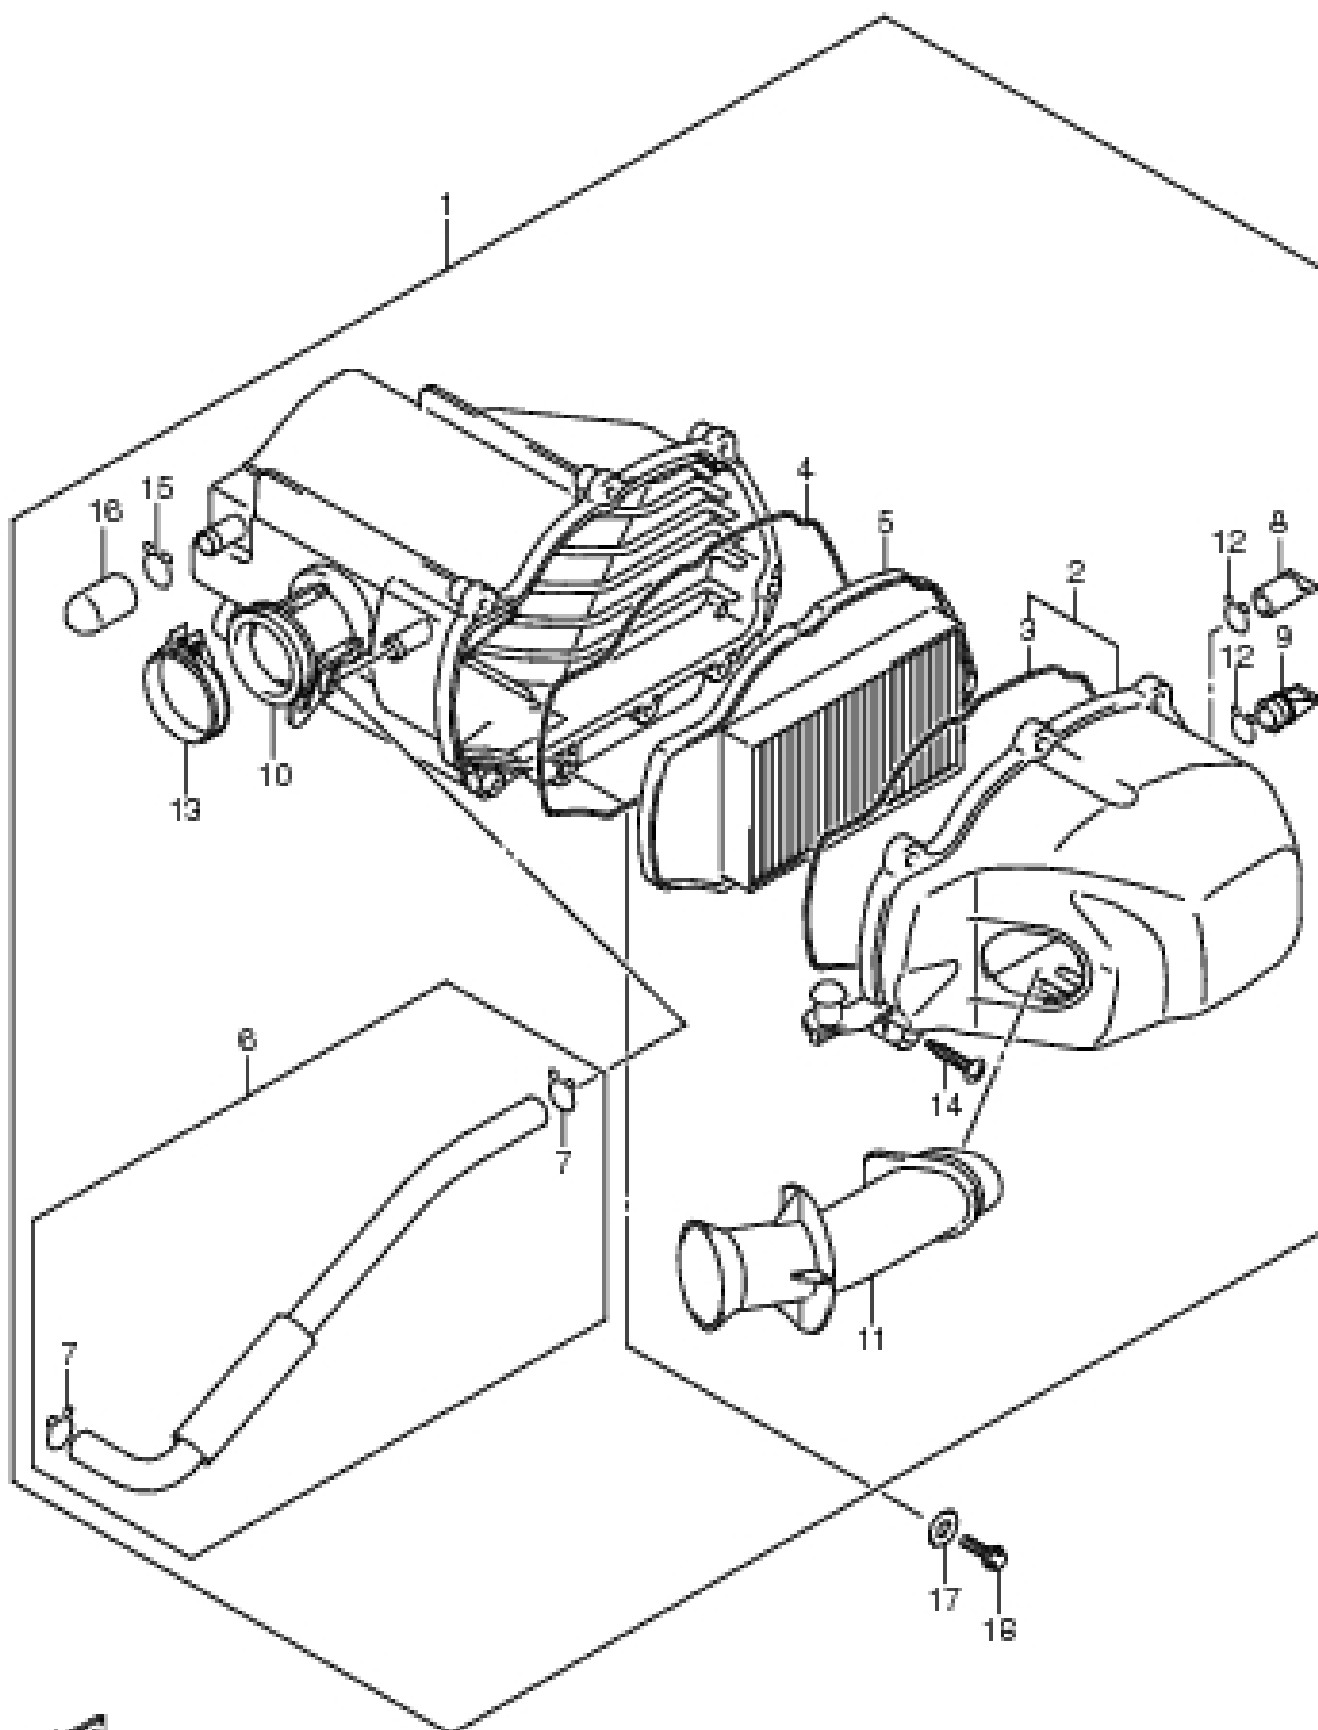

SUZUKI GENUINE PARTS/2 WHEELS/DOMESTICS/NEX FI /ENGINE TRANSMISSION/FIG.10 AIR CLEANER

FIG. 10

No.	Part No.	Qty.	Description	Complete No.	List Price (Rp.) (IDR)
1	13700B09JA0N	1	CLEANER ASSY, AIR	13700B09JA0N000	160000.00
2	13740B09J00N	1	.CAP, AIR CLEANER	13740B09J00N000	21000.00
3	13746B09J00N	1	..GASKET	13746B09J00N000	3500.00
4	13746B09J00N	1	..GASKET.GASKET	13746B09J00N000	3500.00
5	13780B09J00N	1	.FILTER ASSY, AIR CLEANER	13780B09J00N000	30000.00
6	13850B09JA0N	1	.TUBE,BREATHER	13850B09JA0N000	12500.00
7	09401B13409N	2	CLIP 2NDAIR CLNR HOSE NO.2..CLIP	09401B13409N000	5500.00
8	13871B10J00N	1	PLUG DRAIN.PLUG, DRAIN	13871B10J00N000	2000.00
9	13878B09J00N	1	.TUBE, DRAIN	13878B09J00N000	2000.00
10	13881B09JA0N	1	.TUBE, OUTLET	13881B09JA0N000	20000.00
11	13891B09JA0N	1	.TUBE, INLET	13891B09JA0N000	25000.00
12	13824B18910N	2	CLIP.CLIP	13824B18910N000	1300.00
13	09402-36208	1	CLAMP.CLAMP	09402-36208-000	19600.00
14	03541B0525AN	7	.SCREW	03541B0525AN000	1000.00
15	09401B13409N	1	CLIP 2NDAIR CLNR HOSE NO.2.CLIP	09401B13409N000	5500.00
16	13859-41B10	1	PLUG.PLUG	13859-41B10-000	27200.00
17	09160B06028N	3	WASHER MUFFLER RR COVER STAYWASHER (6.5X18X1)	09160B06028N000	1000.00
18	01547B0620AN	3	BOLT,MAGNETO COVERBOLT	01547B0620AN000	1000.00