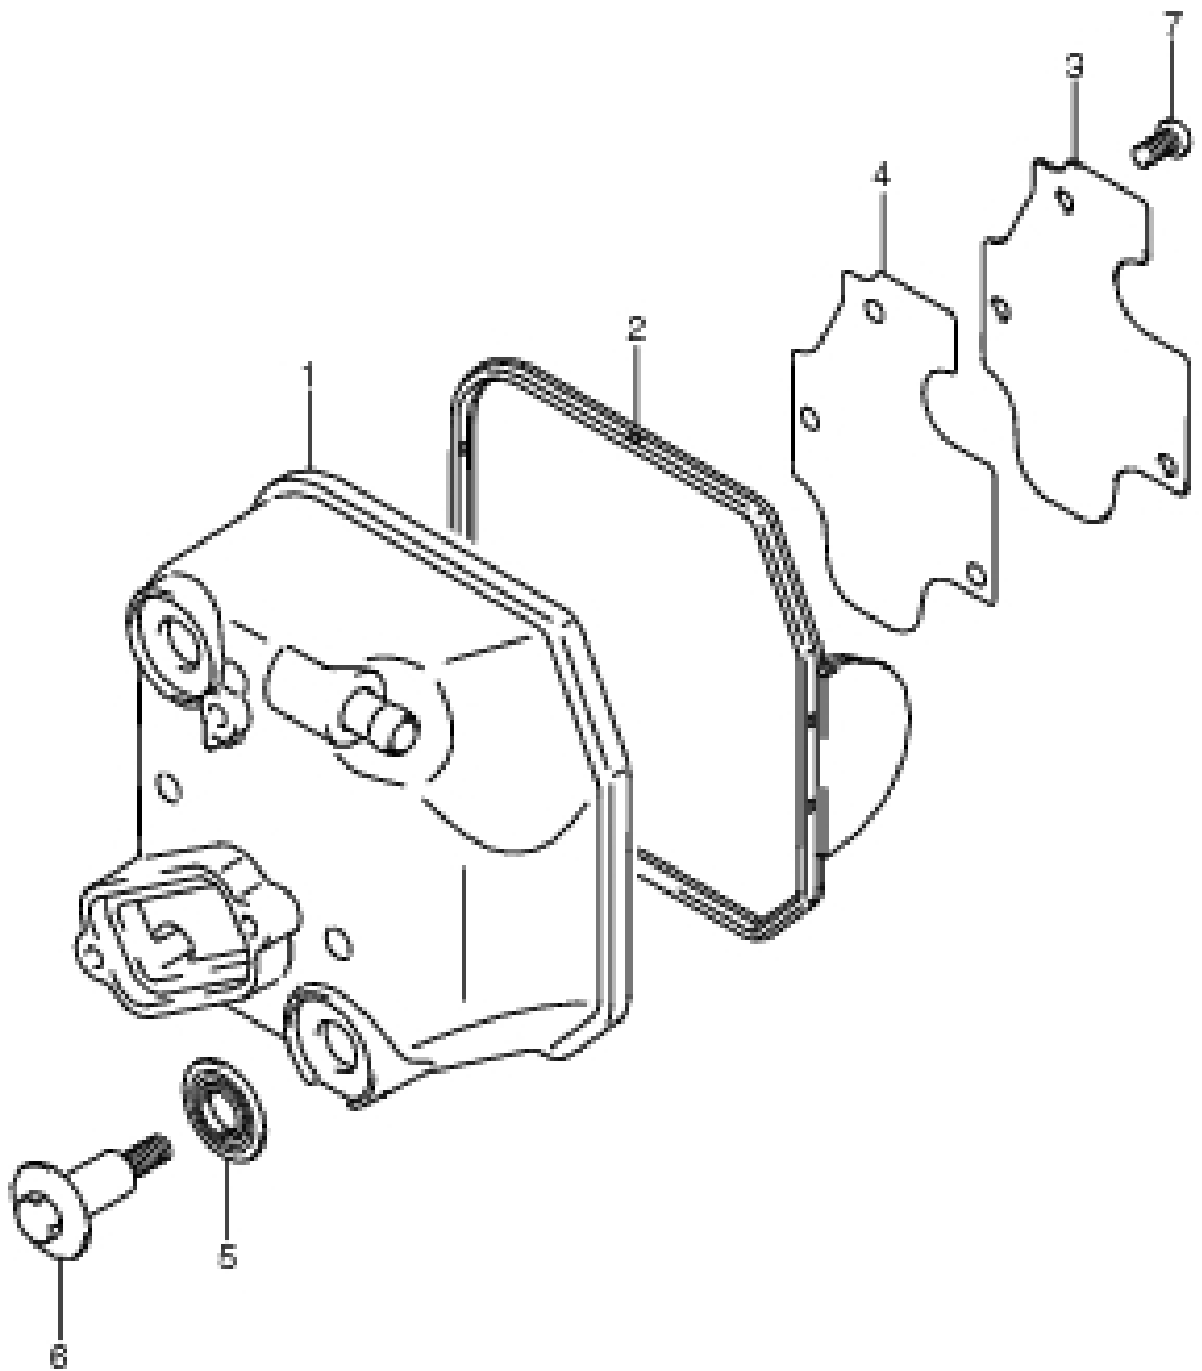

SUZUKI GENUINE PARTS/2 WHEELS/DOMESTICS/NEX FI /ENGINE TRANSMISSION/FIG.1 CYLINDER HEAD COVER

FIG. 1

No.	Part No.	Qty.	Description	Complete No.	List Price (Rp.) (IDR)
1	11170B09J10N	1	COVER, CYLINDER HEAD	11170B09J10N000	70000.00
2	11173B09J00N	1	GASKET, CYL HEAD COVER GASKET, CYLINDER HEAD COVER	11173B09J00N000	23000.00
3	11176B09J00N	1	PLATE, BREATHER	11176B09J00N000	2000.00
4	11177B09J00N	1	GASKET, BREATHER PLATE	11177B09J00N000	3500.00
5	11191B27E40N	2	WASHER CYL HEAD WASHER, HEAD COVER BOLT	11191B27E40N000	7200.00
6	09119B06120N	2	BOLT	09119B06120N000	3500.00
7	02112B0510AN	3	SCREW	02112B0510AN000	1000.00